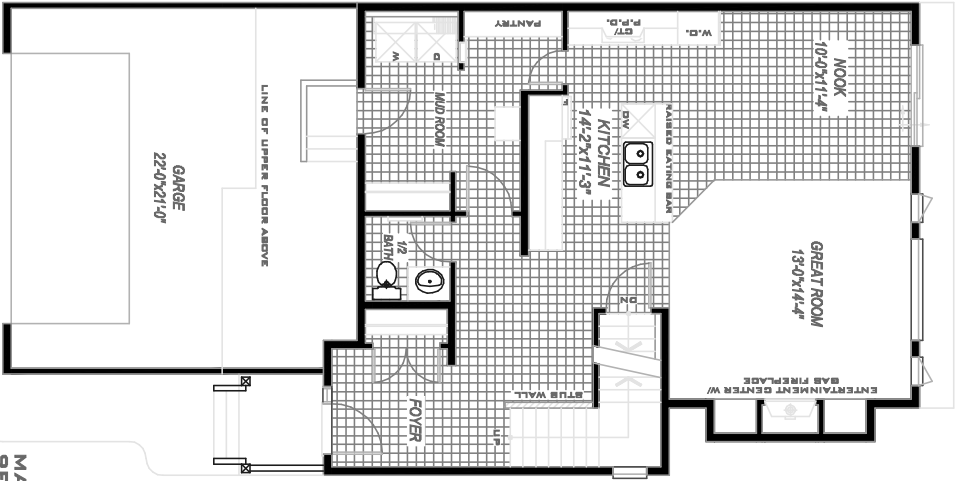

THE INVERNESS

TWO STOREY

MAIN
9FT CEILING
910 SQ.FT.

SECOND
1033 SQ.FT.

1,942
SQ. FT.