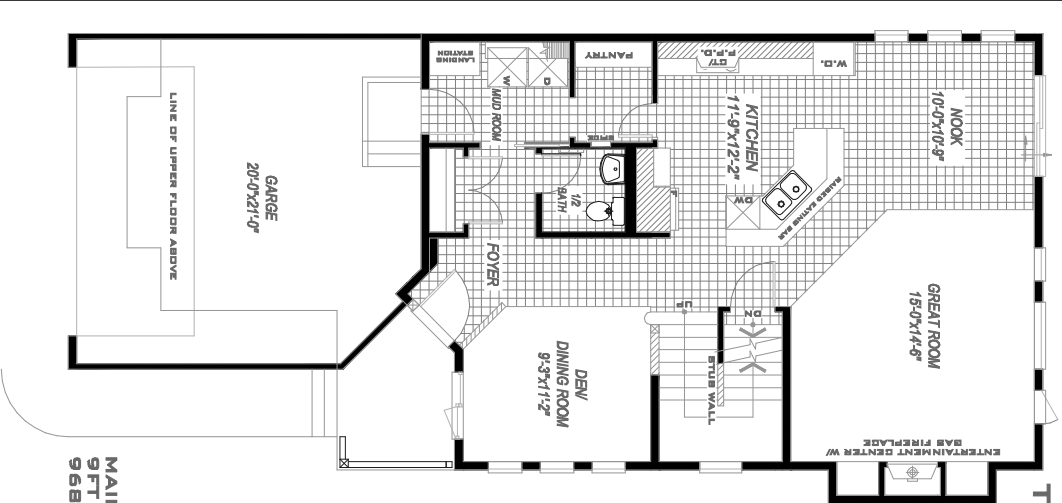

**THE SELKIRK**  
TWO STOREY

**MAIN**  
9 FT CEILING  
968 SQ.FT.

**SECOND**  
1214 SQ.FT.