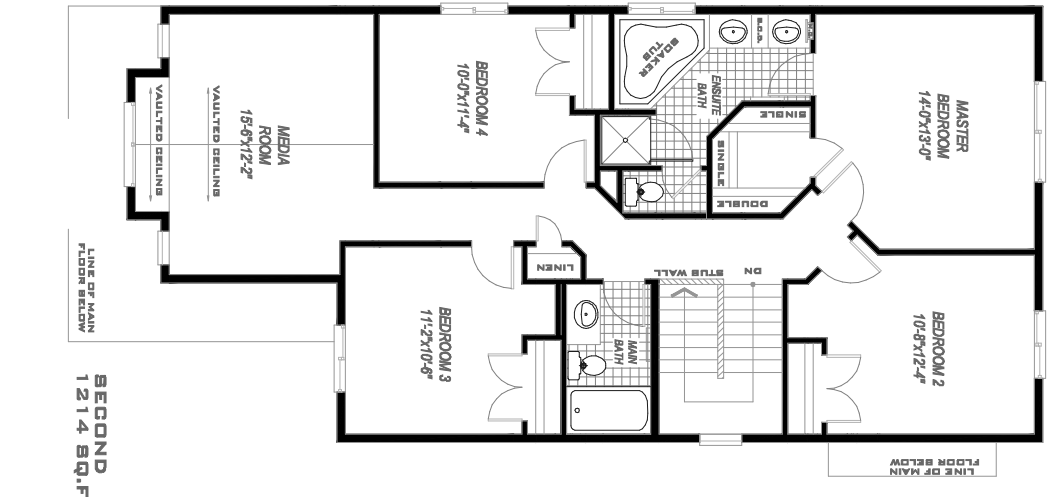

**THE SELKIRK**  
TWO STOREY

**MAIN**  
9 FT CEILING  
968 SQ.FT.

**SECOND**  
1214 SQ.FT.